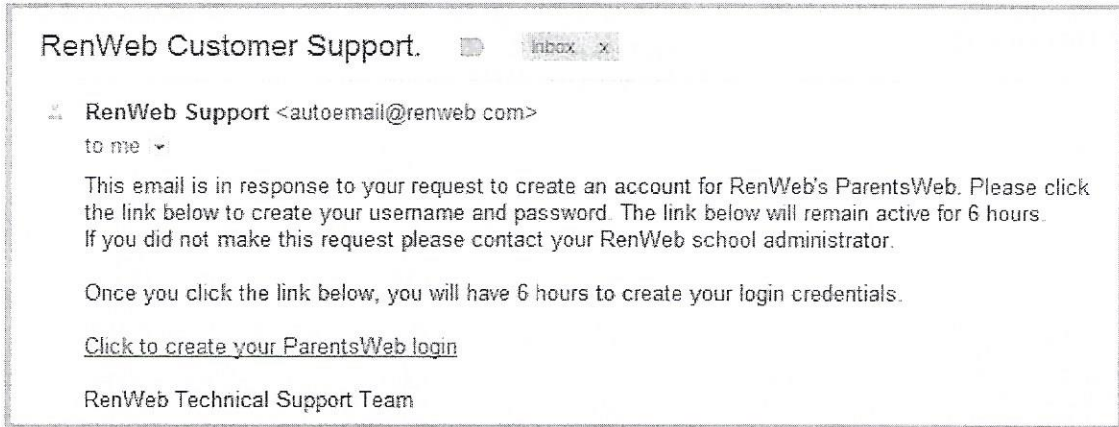

- Select the **Click to Create your ParentsWeb login** link.
- A web browser displays your **Name** and RenWeb **Person ID**.
- Type a **User Name**, **Password**, and **Confirm** the password.

Change/Create Password				
Name	Person ID	User Name	Password	Confirm
Callie Johnston	11519	cjohnston	*****	*****
Save User Name and/or Password				

- Click **Save User Name and/or Password**.
  A message displays at the top of the browser, "**User Name/Password successfully updated.**"

User Name/Password successfully updated.				
Change/Create Password				
Name	Person ID	User Name	Password	Confirm
Callie Johnston	11519	cjohnston	*****	
Save User Name and/or Password				

- You may now log in to ParentsWeb using your new User Name and Password.
- ParentsWeb allows you to access:
  - Student attendance and daily grades
  - Progress reports, reports cards and transcripts